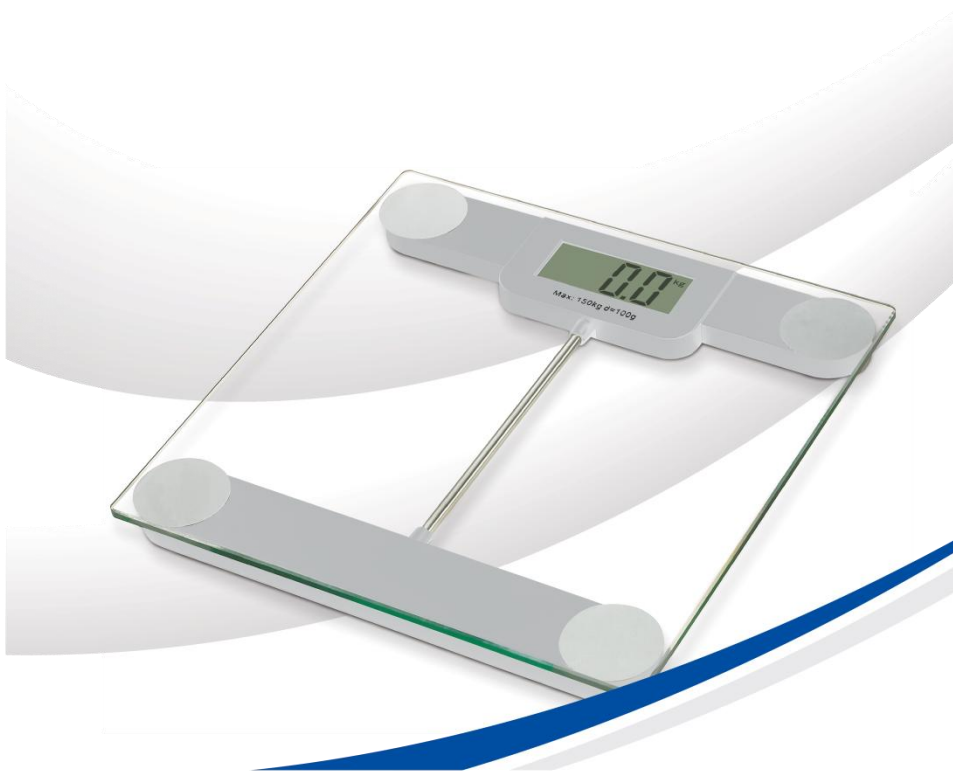

hattrick

HDT-01 ELECTRONIC PERSONAL SCALE USER MANUAL

Thank you for choosing this electronic personal scale of our series products. To ensure proper operation and to maintain the lifespan and the utmost accuracy of the scale, please read this manual carefully before use.

Key features

1. High precision strain gauge sensors system .
2. Tempered-glass platform.
3. Capacity: 6kg-150kg (Unit:Kg Lb St)
4. Graduation: d= 100g
5. Auto on
6. Auto zero & Auto off
7. Low battery and over load indication
9. Free switch three different units: kg/lb/st.
10. Powered by 1*3V lithium cell and one free piece CR2032 lithium battery is packed in the box.

Operation

1. Find the battery in the packet and the battery holder at the back of the scale, open the cover, install the battery into the holder and cover it back(make sure the positive pole of the batteries upwards).

2. Place the scale on hard and flat surface. Clean floor is best.

3. Step on the scale gently, position your feet evenly near the center and keep your body still and erect until the scale stabilizes your weight. The scale will be auto off within seconds if no further using.